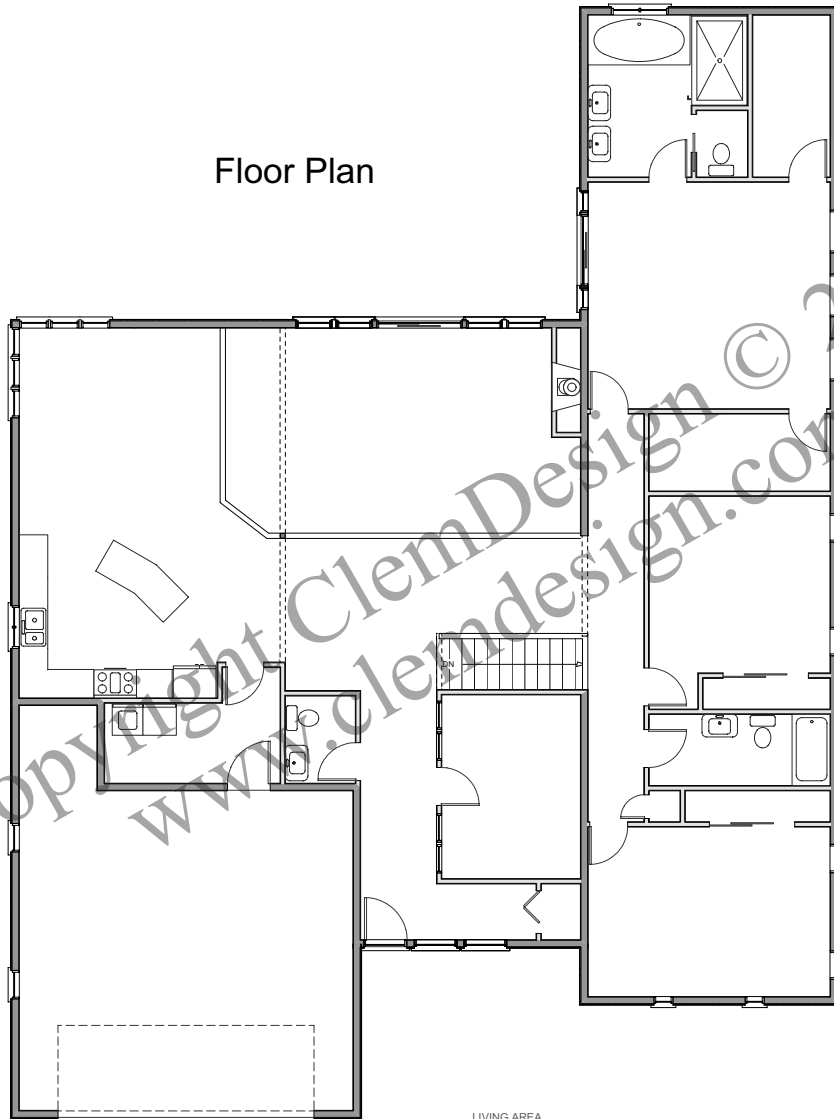

Floor Plan

LIVING AREA
2670 sq ft

ClemDesign, Inc.
1445 N. 600 Rd.
Baldwin, KS 66006
785-764-8880
www.clemdesign.com

Project

Castleman Residence

Date
8/25/09
Revisions
9/8/09

Sheet No.

A-3