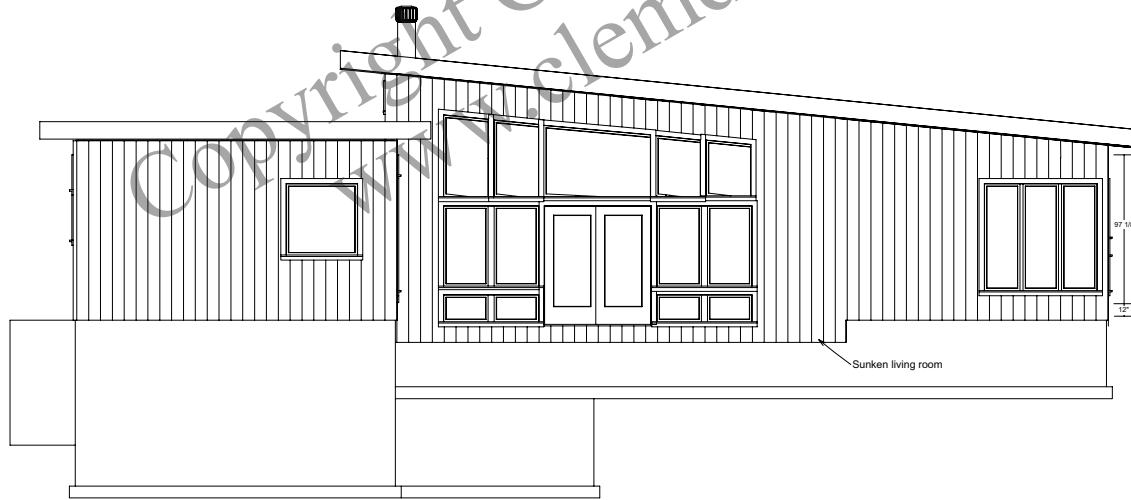

Front Elevation

Back Elevation

ClemDesign, Inc.
1445 N. 800 Rd.
Baldwin, KS 66006
785-764-8880
www.clemdesign.com

Project

Castleman Residence

Date
8/25/09
Revisions
9/8/09

Sheet No.

A-4