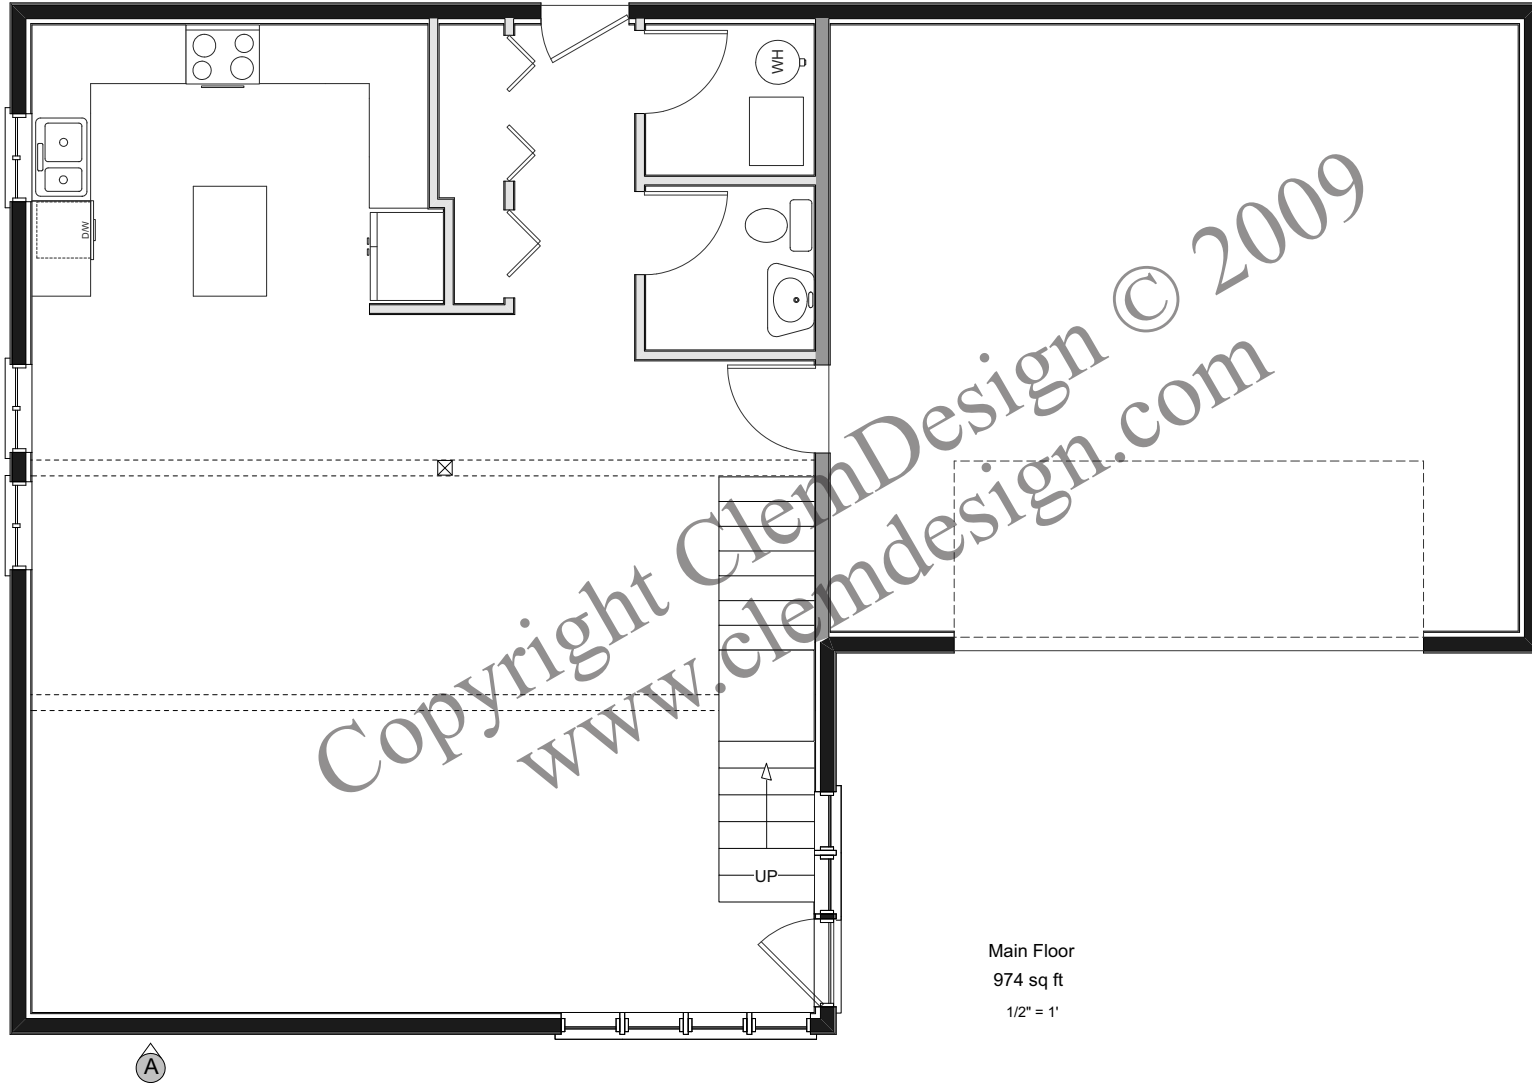

ClemDesign, Inc.

1445 N. 600 Rd.
Baldwin, KS 68006
785-764-8880
www.clemdesign.com

Project

Eby Residence

Date
10/4/09
Revisions
12/7/09

Sheet No.

A-3

Main Floor
974 sq ft
1/2" = 1'