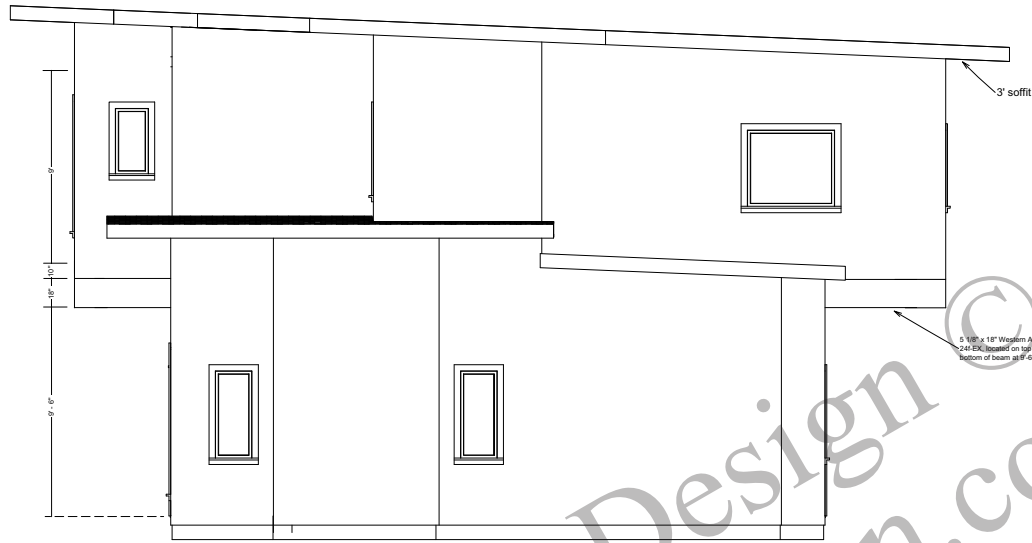

Project

Eby/Erickson Residence

Date
5/10/2010
Revisions
5/13/2010

Sheet No.

A-6

Right

Left

Copyright ClemDesign © 2010
www.clemdesign.com