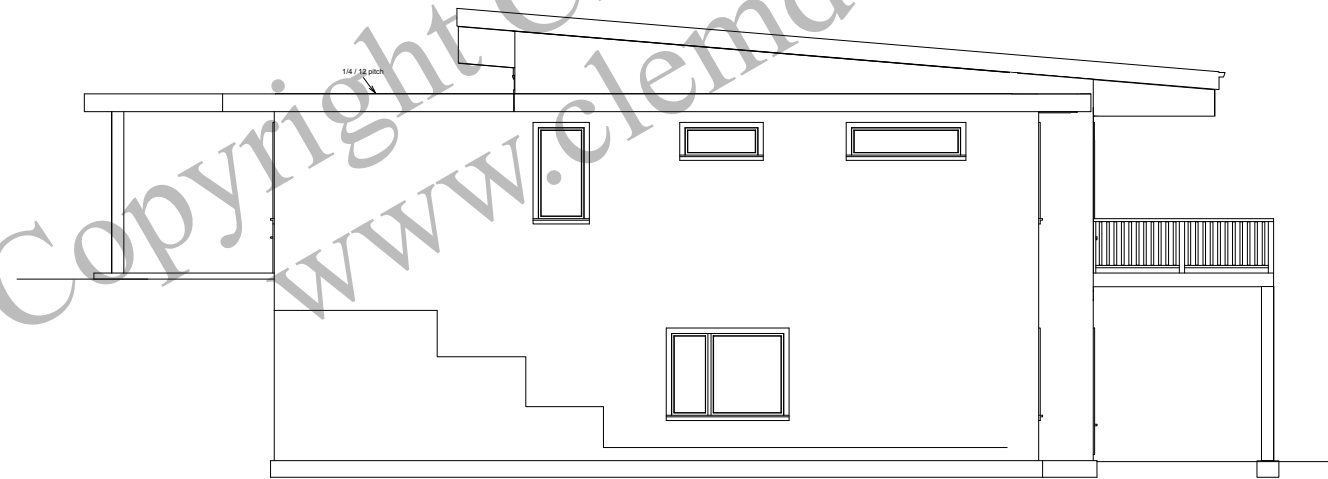

ClemDesign, Inc.

1445 N. 600 Rd.
Baldwin, KS 66006
785-764-8880
www.clemdesign.com

Project

Samson Residence

Date
4/27/2010

Revisions

Sheet No.

A-6

Right Elevation

Left Elevation