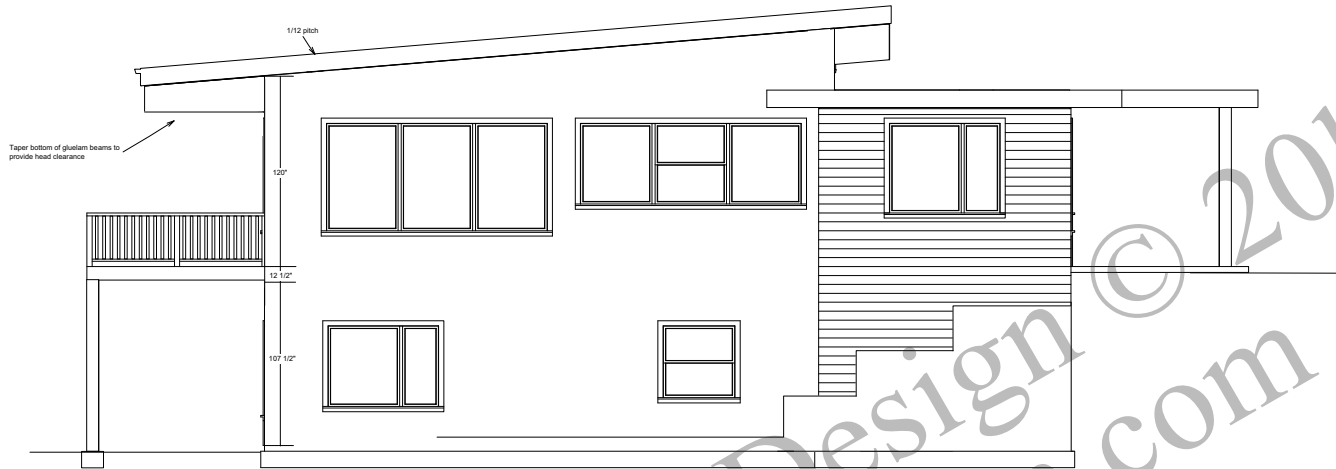

ClemDesign, Inc.

1445 N. 600 Rd.
Baldwin, KS 66006
785-764-8880
www.clemdesign.com

Project

Samson Residence

Date
4/27/2010

Revisions

Sheet No.

A-6

Right Elevation

Left Elevation